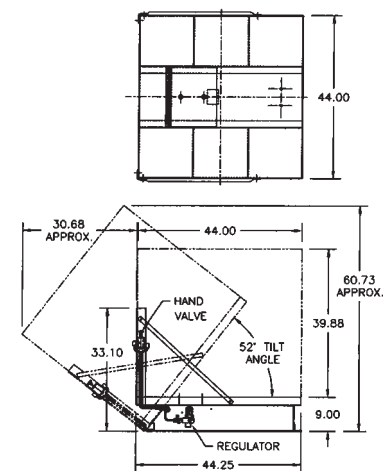

## SPECIFICATIONS

Type	Tilt	Description	Load capacity, lbs.	Tilt capacity, lbs.	Dimensions, in.	Footprint, in.
Low profile	52°, corner	Hand control, automatic tilt	2000	1250	44 x 44 x 9	62 x 68
Low profile	52°, corner	Foot control, automatic tilt	2000	1250	44 x 44 x 9	62 x 68
Floor level	52°, corner	Hand control, automatic tilt	2000	1250	44 x 44	70 x 64
Floor level	52°, corner	Foot control, automatic tilt	2000	1250	44 x 44	70 x 64
Low profile	52°, corner	4" casters, automatic tilt	2000	1250	44 x 44 x 11	80 x 63
Low profile	52°, side	-	2000	1250	44 x 44 x 9	44 x 44
Low profile	52°, side	-	2000	1250	44 x 56 x 9	44 x 56
Low profile	52°, side	2 bag	3600	2500	44 x 44 x 9	44 x 44
Low profile	52°, side	2 bag	3600	2500	44 x 56 x 9	44 x 56
Floor level	52°, side	-	2000	1250	44 x 44	44 x 44
Low profile	52°, corner	Automatic tilt, double air bag	3000	2500	44 x 44	44 x 44
Floor level	52°, corner	Hand control, automatic tilt	3500	2500	44 x 44	70 x 64
Floor level	52°, corner	Drum tilter	2000	1250	up to 36 dia.	-

## DIMENSIONS

Low profile container tilter

Floor level container tilter

Low profile side tilt container tilter