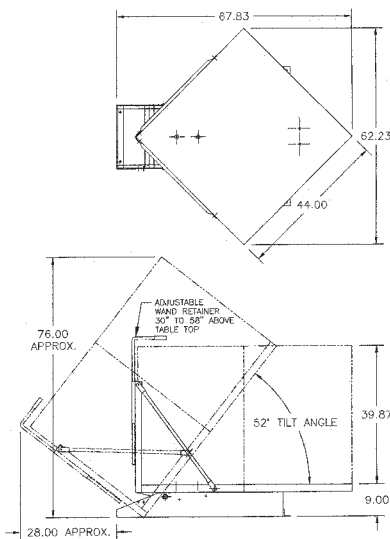

## SPECIFICATIONS

Type	Tilt	Description	Load capacity, lbs.	Tilt capacity, lbs.	Dimensions, in.	Footprint, in.
Low profile	52°, corner	Hand control, automatic tilt	2000	1250	44 x 44 x 9	62 x 68
Low profile	52°, corner	Foot control, automatic tilt	2000	1250	44 x 44 x 9	62 x 68
Floor level	52°, corner	Hand control, automatic tilt	2000	1250	44 x 44	70 x 64
Floor level	52°, corner	Foot control, automatic tilt	2000	1250	44 x 44	70 x 64
Low profile	52°, corner	4" casters, automatic tilt	2000	1250	44 x 44 x 11	80 x 63
Low profile	52°, side	-	2000	1250	44 x 44 x 9	44 x 44
Low profile	52°, side	-	2000	1250	44 x 56 x 9	44 x 56
Low profile	52°, side	2 bag	3600	2500	44 x 44 x 9	44 x 44
Low profile	52°, side	2 bag	3600	2500	44 x 56 x 9	44 x 56
Floor level	52°, side	-	2000	1250	44 x 44	44 x 44
Low profile	52°, corner	Automatic tilt, double air bag	3000	2500	44 x 44	44 x 44
Floor level	52°, corner	Hand control, automatic tilt	3500	2500	44 x 44	70 x 64
Floor level	52°, corner	Drum tilter	2000	1250	up to 36 dia.	-

## DIMENSIONS

Low profile container tilter

Floor level container tilter

Low profile side tilt container tilter