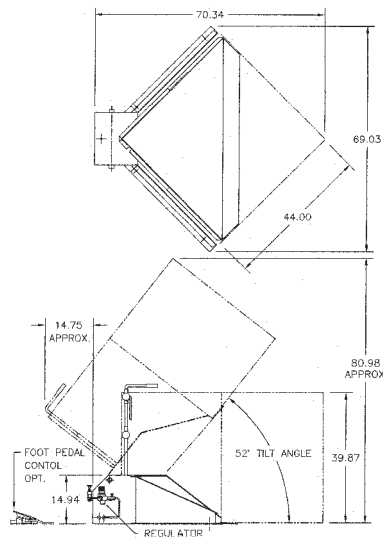

## SPECIFICATIONS

Type	Tilt	Description	Load capacity, lbs.	Tilt capacity, lbs.	Dimensions, in.	Footprint, in.
Low profile	52°, corner	Hand control, automatic tilt	2000	1250	44 x 44 x 9	62 x 68
Low profile	52°, corner	Foot control, automatic tilt	2000	1250	44 x 44 x 9	62 x 68
Floor level	52°, corner	Hand control, automatic tilt	2000	1250	44 x 44	70 x 64
Floor level	52°, corner	Foot control, automatic tilt	2000	1250	44 x 44	70 x 64
Low profile	52°, corner	4" casters, automatic tilt	2000	1250	44 x 44 x 11	80 x 63
Low profile	52°, side	-	2000	1250	44 x 44 x 9	44 x 44
Low profile	52°, side	-	2000	1250	44 x 56 x 9	44 x 56
Low profile	52°, side	2 bag	3600	2500	44 x 44 x 9	44 x 44
Low profile	52°, side	2 bag	3600	2500	44 x 56 x 9	44 x 56
Floor level	52°, side	-	2000	1250	44 x 44	44 x 44
Low profile	52°, corner	Automatic tilt, double air bag	3000	2500	44 x 44	44 x 44
Floor level	52°, corner	Hand control, automatic tilt	3500	2500	44 x 44	70 x 64
Floor level	52°, corner	Drum tilter	2000	1250	up to 36 dia.	-

## DIMENSIONS

Low profile container tilter

Floor level container tilter

Low profile side tilt container tilter